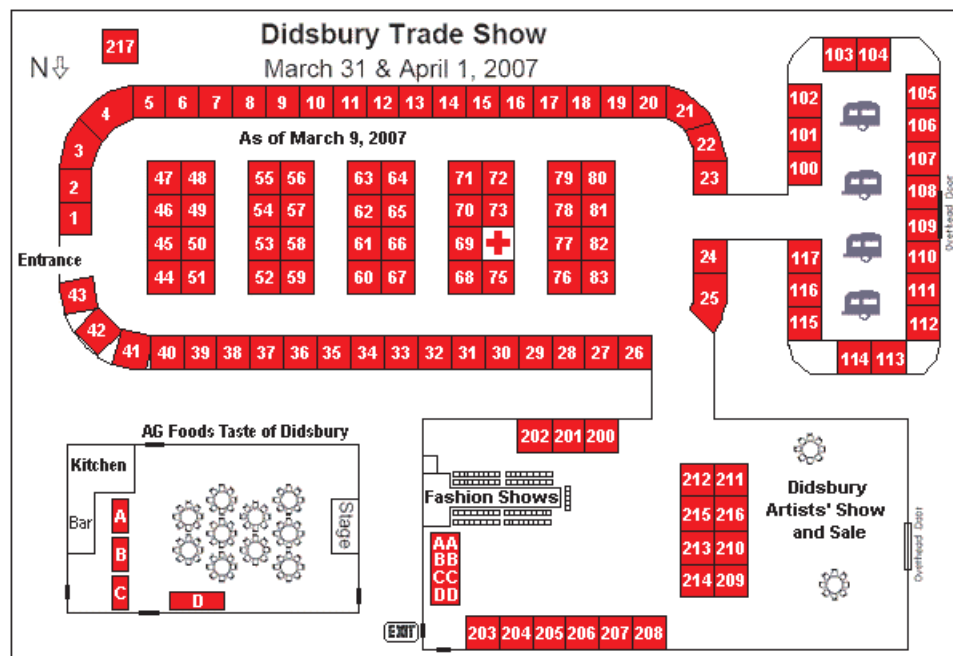

22nd Annual Didsbury Trade Show 2007

March 31, April 1

Saturday 9 a.m. - 6 p.m. • Sunday 12 noon - 5 p.m.

Didsbury Memorial Complex

1702 -21 Ave

Schedule of Events

SATURDAY, MARCH 31

- 8:00 - 10:00 am Front Porch Realty Pancake Breakfast - MPR
- 9:00 am - 6:00 pm Exhibits, RV Show, Art Show open - Didsbury Memorial Complex
- 11:00 am - 5:30 pm Didsbury AG Foods "A Taste of Didsbury" Food Court Open
- 11:30 am - 12:30 pm Sammy Rose, CKLJ Local Talent Feature - Tanas Stage, MPR
- 11:30 am A Walk in the Park Bridal/Grad Fashion Show - Curling Rink
- 12:30 - 1:30 pm Cal Werezak, CKLJ Local Talent Feature - Tanas Stage, MPR
- 1:00 - 3:00 pm Free Pool & Waterslide with paid Trade Show admission - Aquatic Centre
- 1:30 - 2:30 pm Jake Peters, CKLJ Local Talent Feature - Tanas Stage, MPR
- 2:30 - 3:30 pm Blake Reid & Mark Boettcher, CKLJ Local Talent Feature - Tanas Stage, MPR
- 3:00 pm A Walk in the Park Bridal/Grad Fashion Show - Curling Rink
- 3:30 - 5:30 pm Alberta Country Opry, CKLJ Local Talent Feature - Tanas Stage, MPR

SUNDAY, APRIL 1

- 12:00 pm - 5:00 pm Exhibits, RV Show, Art Show open - Didsbury Memorial Complex
- 12:00 pm - 4:30 pm Didsbury AG Foods "A Taste of Didsbury" Food Court Open
- 1:00 - 3:00 pm Free Pool & Waterslide with paid Trade Show admission - Aquatic Centre
- 1:00 - 4:00 pm TopNote Music Studio Fiddlers Jamboree - Tanas Stage, MC: Jake Peters
- 2:00 pm A Walk in the Park Spring Fashion Show - Curling Rink

Door Prize Draws Every Hour!

2007 DIDSBURY TRADE SHOW LIST OF EXHIBITORS